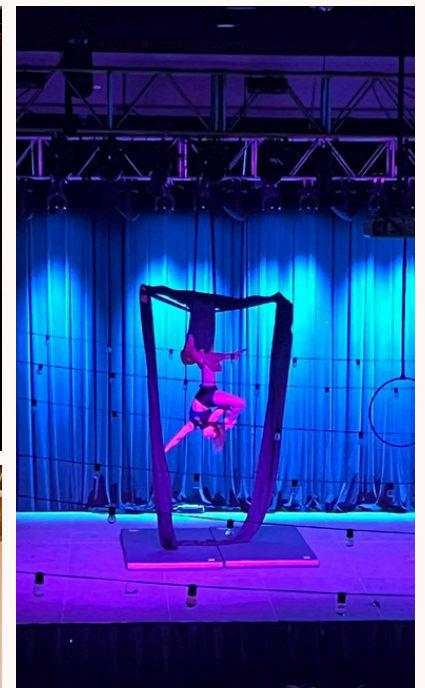

ACROBATICS

JUGGLING

BATON

FIRE - LARGE PROPS

FIRE - SMALL PROPS

LED WINGS

SILK FANS

STILT WALKING

Aerial Spec Information

Apparatus	Type	Minimum Height Requirement - Ceiling	Maximum Height - For Freestanding Only	Minimum Footprint Requirement	Maximum Footprint - For Freestanding Only
Aerial Cube	Ceiling	14ft		8ft x 8ft	
	Freestanding	18ft	22ft	19ft x 19ft	25ft x 25ft
Aerial Hammock	Ceiling	14ft		8ft x 8ft	
	Freestanding	18ft	22ft	19ft x 19ft	25ft x 25ft
Aerial Hoop (LED avail)	Ceiling	10ft		8ft x 8ft	
	Freestanding	18ft	22ft	19ft x 19ft	25ft x 25ft
Aerial Moon	Ceiling	14ft		8ft x 8ft	
	Freestanding	18ft	22ft	19ft x 19ft	25ft x 25ft
Aerial Silks	Ceiling	14ft		8ft x 8ft	
	Freestanding	18ft	22ft	19ft x 19ft	25ft x 25ft
Aerial Trapeze	Ceiling	20ft		8ft x 8ft	
Duo Silks	Ceiling	20ft		8ft x 8ft	
	Freestanding	18ft	22ft	19ft x 19ft	25ft x 25ft
Duo Specialty Acts	Ceiling	20ft		8ft x 8ft	
	Freestanding	18ft	22ft	19ft x 19ft	25ft x 25ft
Lollipop Lyra	Freestanding	11ft		8ft x 8ft	12ft x 12ft
Lollipop Lyra - Fire	Freestanding	20ft		10ft x 10ft	15ft x 15ft

Aerial Rigging Overview - Ceiling

Attach aerial rigging directly to the ceiling using a ladder or a scissor lift. This uses a beam clamp or span set loop attached to a structural feature that easily attaches to an aerial apparatus. Pulleys can be used in certain situations to switch out equipment. Best option for indoor performances for venues with exposed structural beams.