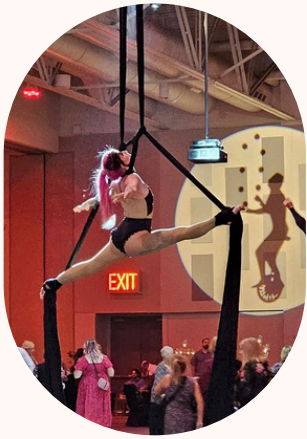

Available Performance Types: Aerial

Aerial act spec information starts on page X

AERIAL SILKS - SOLO